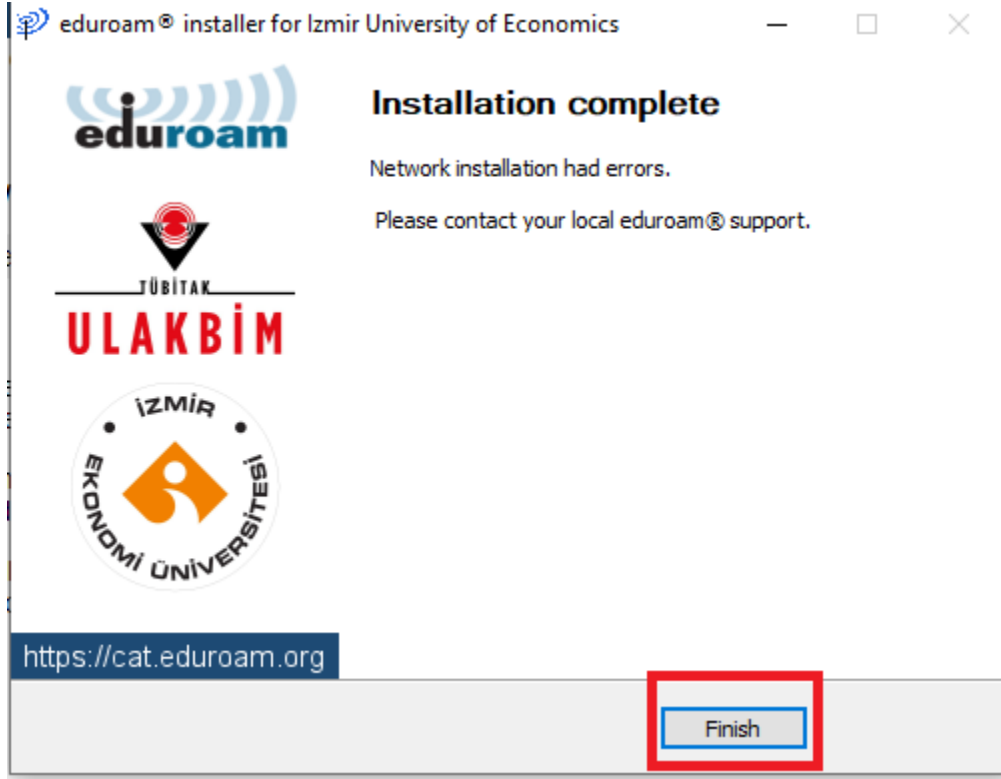

Nullsoft Install System v3.0

Install Cancel

9. Click on "Yes".

10. Wait for the screen to change action.

11. Click on “Finish” to complete installation.

12. After the installation is complete, click on the “Wireless icon” on the bottom right and select “eduroam” from the Wi-Fi networks.