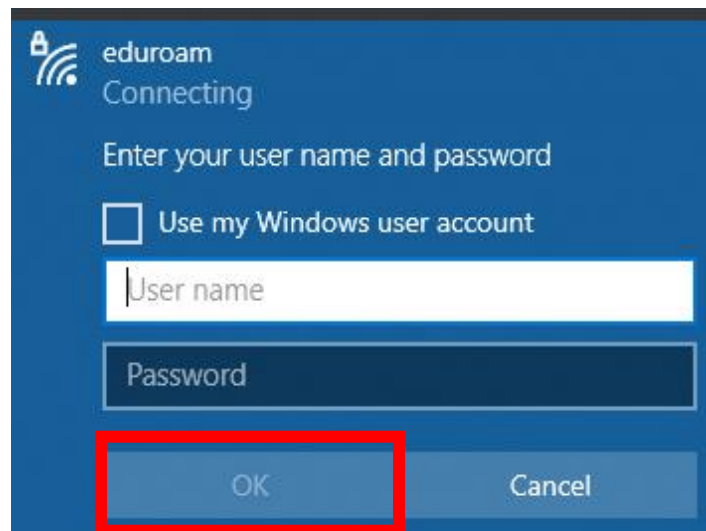

15. Enter your info as **“isim.soyisim@ieu.edu.tr”** in the Username line if you are an academic/administrative staff member, and as **“isim.soyisim@std.ieu.edu.tr”** if you are a student, enter your mail password in the **Password** line and click **“OK”**.