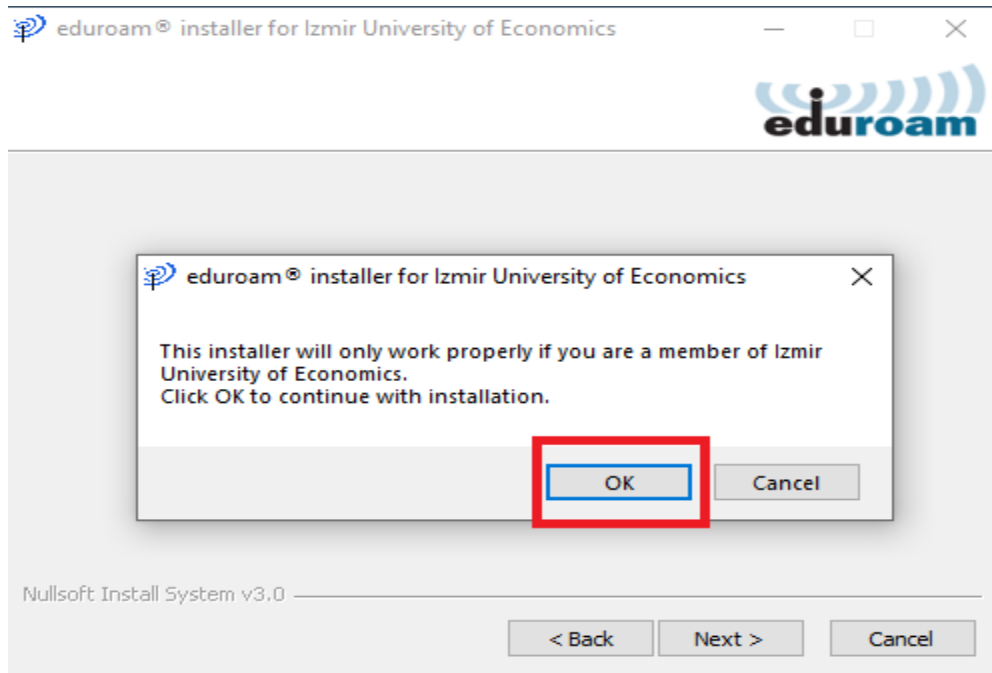

7. Click on “Ok”.