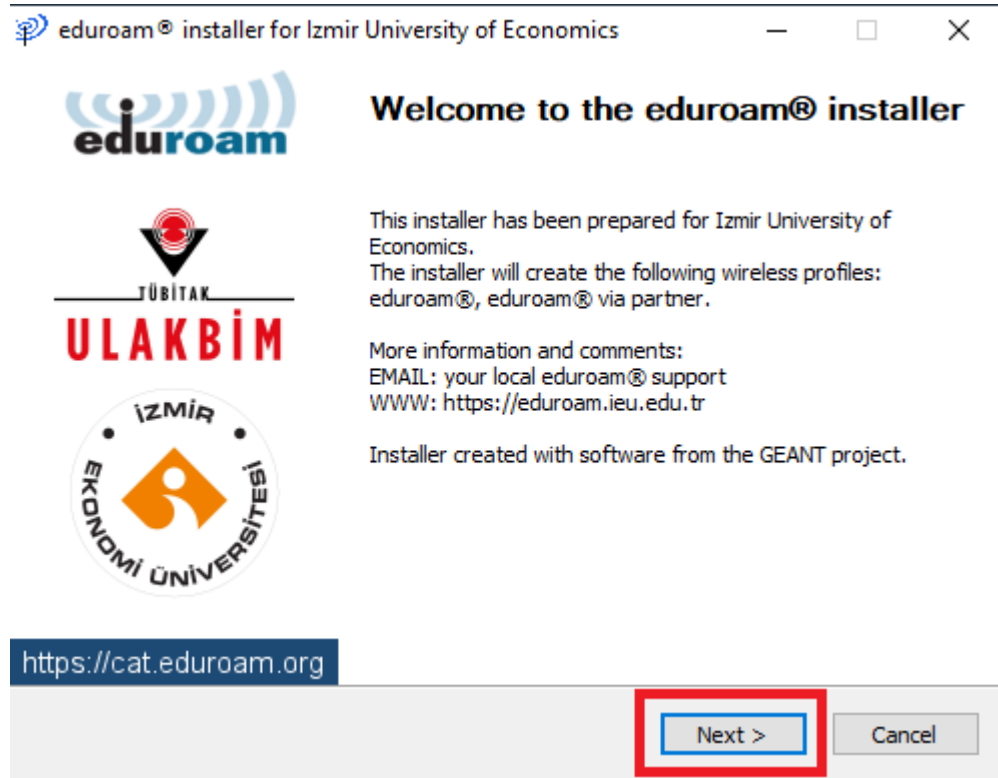

6. A Click on “Next”.