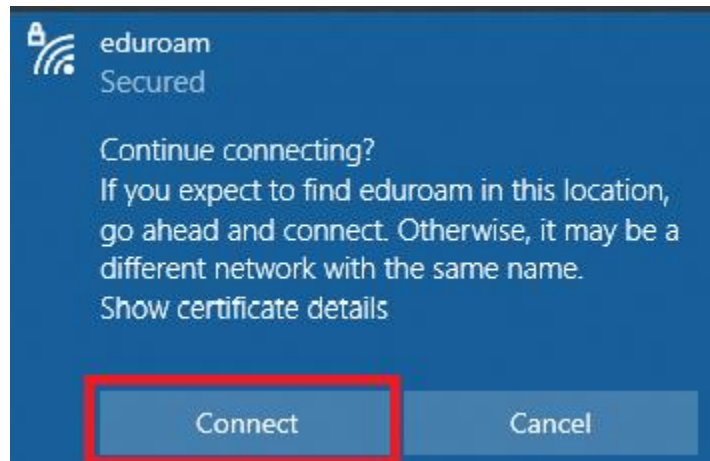

14. Wait for the **“Connect”** button to work.