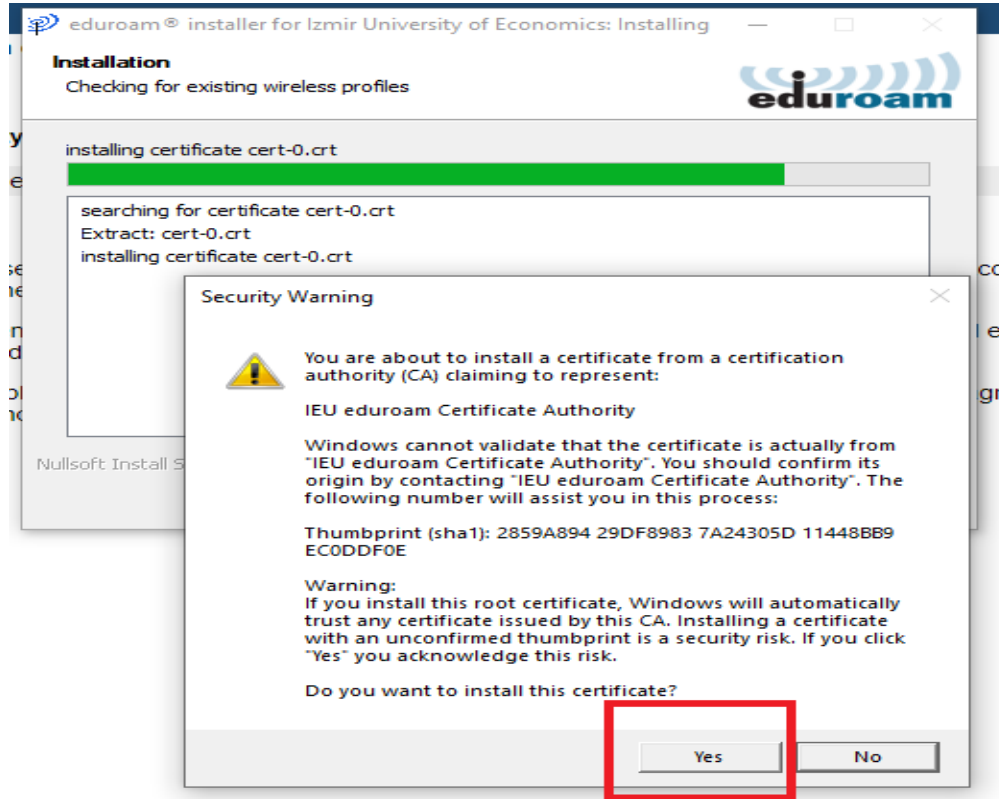

Enter your mail password in the **Password** and **Repeat Password** line. Then click on "**Install**".

eduroam® installer for Izmir University of Economics

User credentials

Username:

Password:

Repeat password:

Nullsoft Install System v3.0

Install Cancel

9. Click on "Yes".

10. Wait for the screen to change action.

11. Click on “Finish” to complete installation.

12. After the installation is complete, click on the “Wireless icon” on the bottom right and select “eduroam” from the Wi-Fi networks.