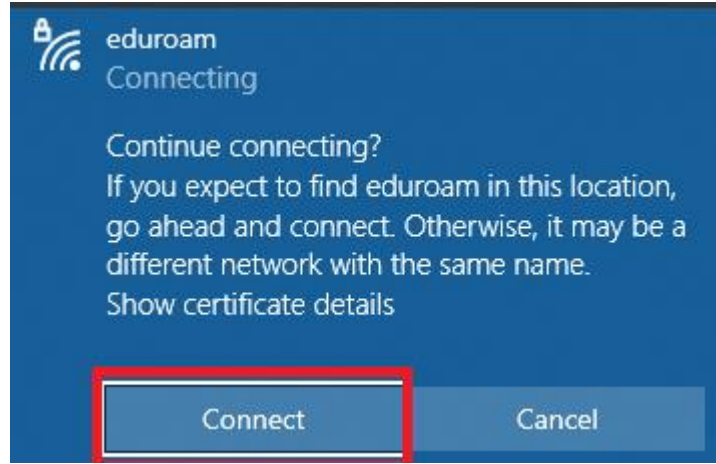

16. On the page that opens, click on “**Connect**”.