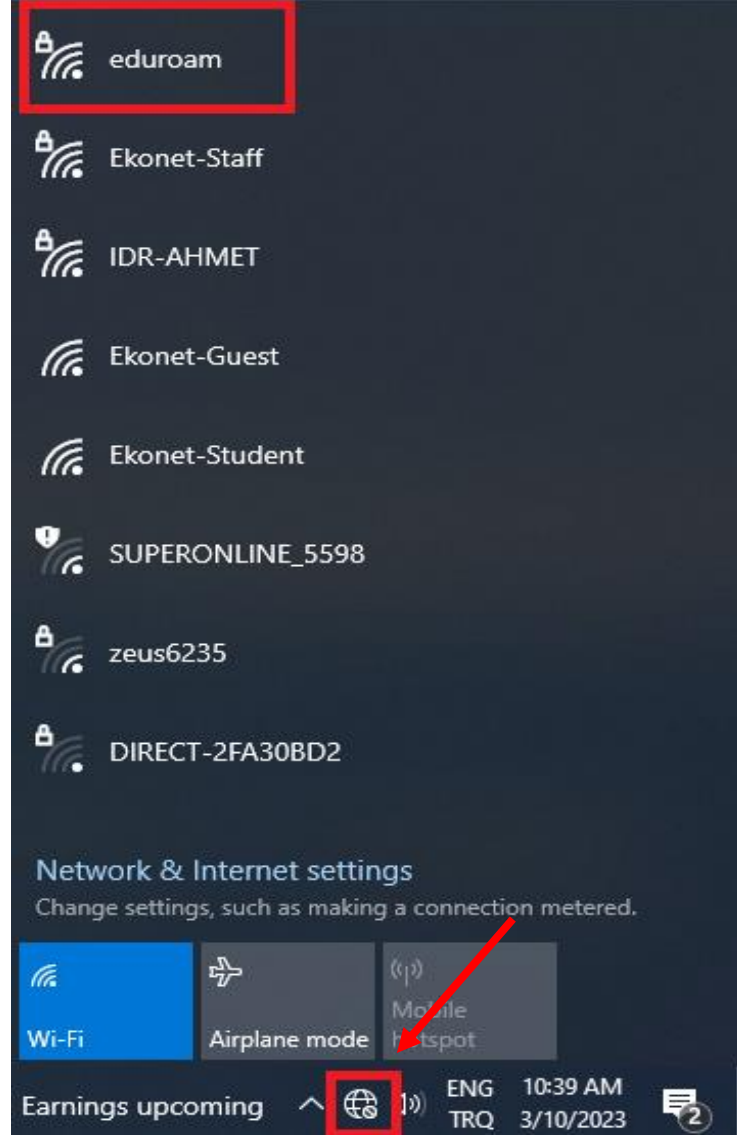

Nullsoft Install System v3.0

Install Cancel

9. Click on "Yes".

10. Wait for the screen to change action.

11. Click on “Finish” to complete installation.

12. After the installation is complete, click on the “Wireless icon” on the bottom right and select “eduroam” from the Wi-Fi networks.