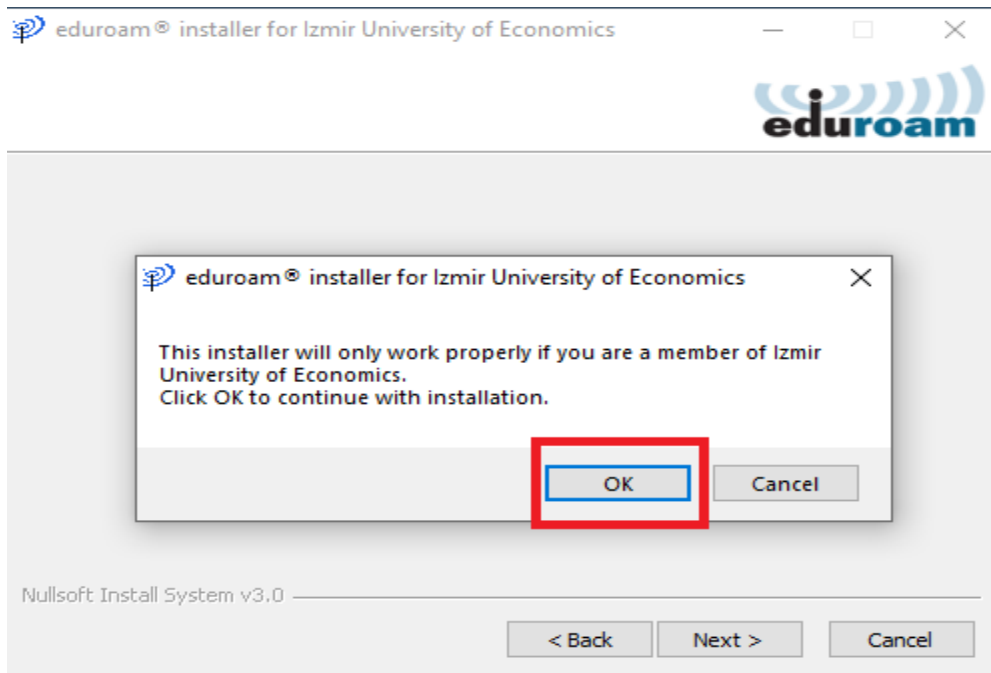

7. “Ok” a tıklayınız.