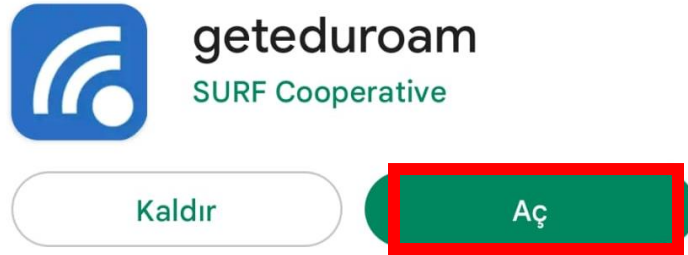

5. “Continue” ya bastıktan sonra sayfa, Google Play Store yönlendirecektir. Açılan “geteduroam” programını “Yükle” ye basınız.

6. Program yüklendikten sonra “Aç” a basınız.

7. Açılan sayfada “Select an Institution” a basınız.

The screenshot displays the eduroam configuration interface. At the top, the eduroam logo is visible. Below it, a gear icon represents the configuration settings. The text "eduroam configuration" is centered. Underneath, the label "Institution" is positioned above a search input field. The search field contains a magnifying glass icon and the placeholder text "Select an institution...". A red rectangular box highlights this search field. At the bottom of the page, there is a blue button labeled "Next".