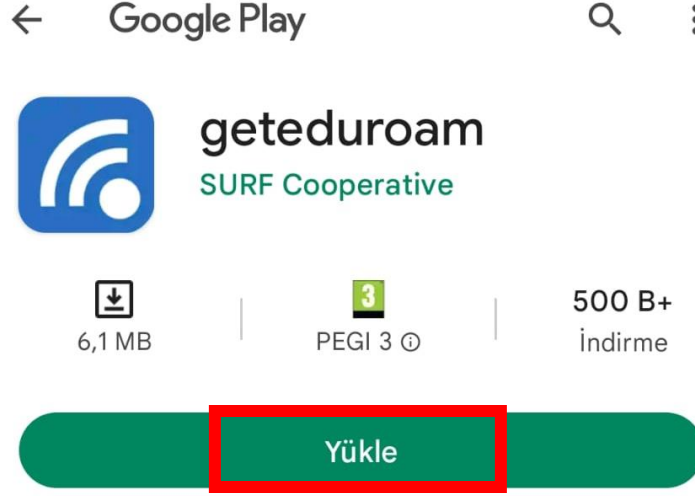

If you encounter problems, then you can obtain direct assistance from your organisation at:  
WWW: <https://eduroam.ieu.edu.tr>

**Download your installer for Android 8 and higher**

Your site administrator has specified that this device should be configured with resources located on a local page. When you click **Continue** this page will be opened in a new window/tab.

[See more installer information](#)

[Choose another installer to download](#)

---

eduroam  
CAT -  
Release  
CAT-2.1 ©  
2011-2020

[eduroam@](#)  
[Privacy](#)  
[Notice](#)

European  
Commission  
Communications  
Networks,  
Content and

5. “Continue” ya bastıktan sonra sayfa, Google Play Store yönlendirecektir. Açılan “geteduroam” programını “Yükle” ye basınız.

6. Program yüklendikten sonra “Aç” a basınız.

7. Açılan sayfada “Select an Institution” a basınız.

The screenshot displays the eduroam configuration interface. At the top, the eduroam logo is visible. Below it, a gear icon represents the configuration settings. The text "eduroam configuration" is centered. Underneath, the label "Institution" is positioned above a search input field. The search field contains a magnifying glass icon and the placeholder text "Select an institution...". A red rectangular box highlights this search field. At the bottom of the page, there is a blue button labeled "Next".