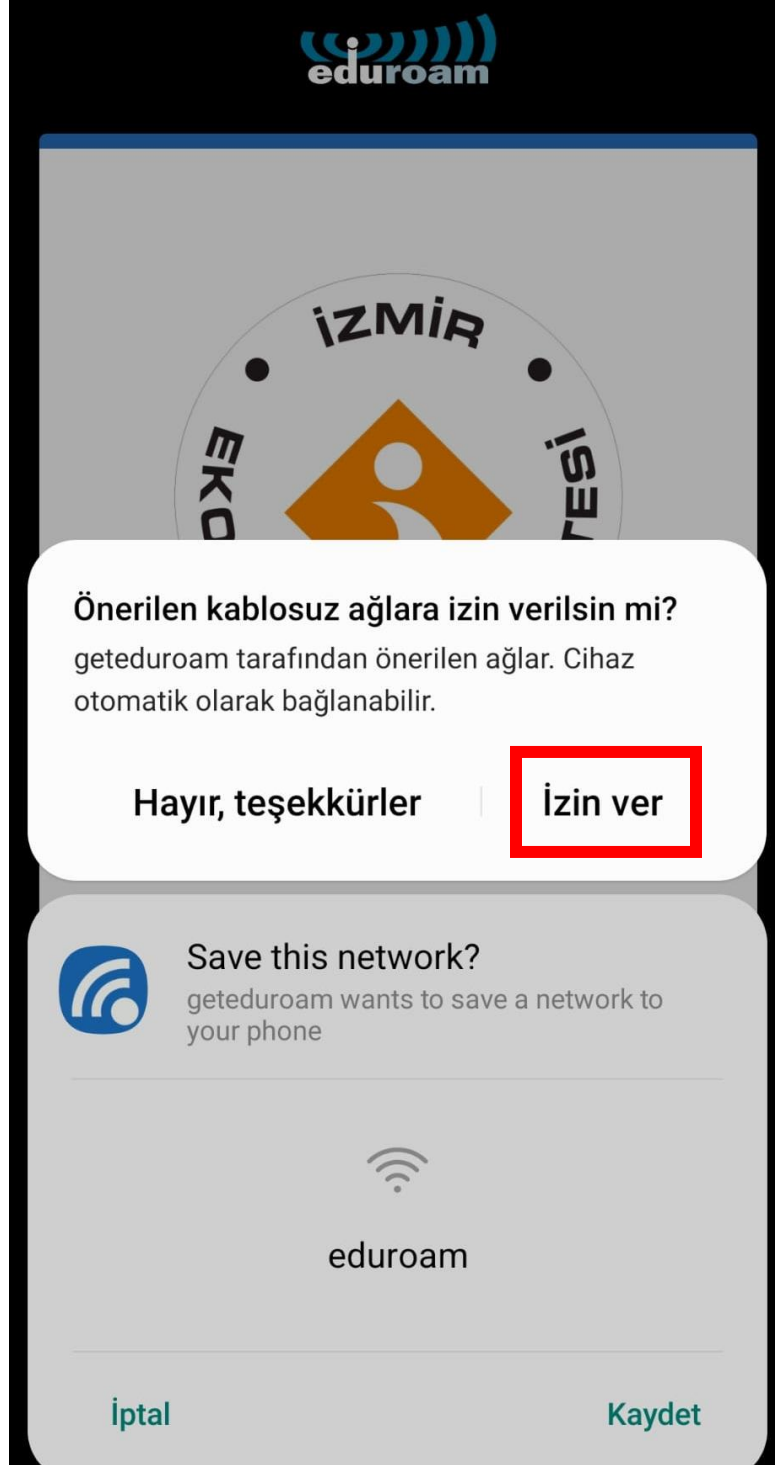

11. "İzin Ver" e basınız.